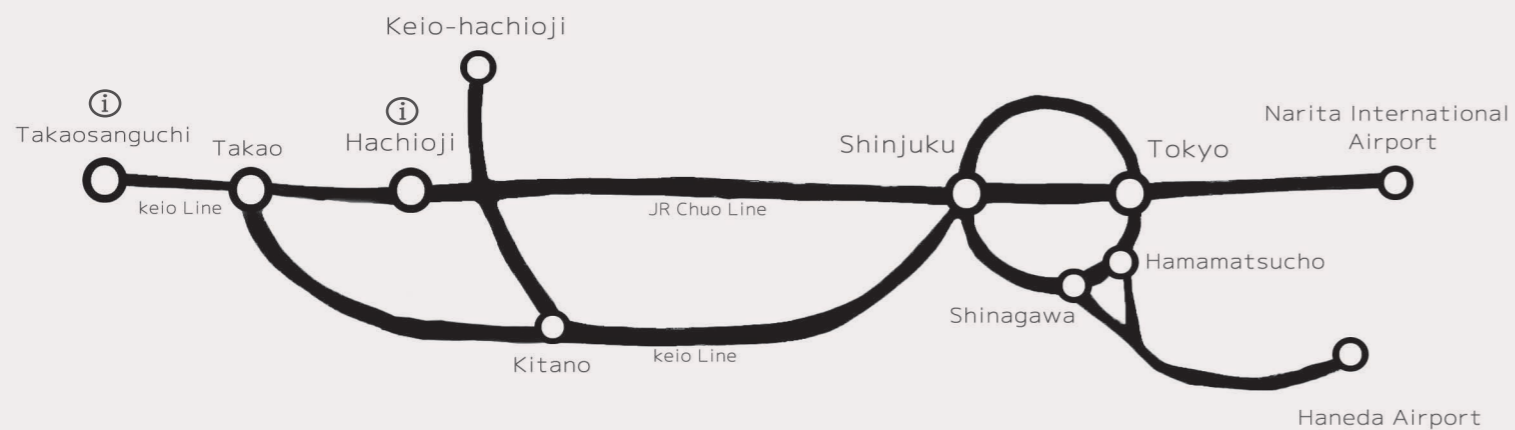

For more details read here

This page provides Hachioji city's tourist information.

本网页介绍八王子市的旅游资讯。

本網頁介紹八王子市的旅遊資訊。

이 페이지에서는 하치오지시의 관광 정보를 소개하고 있습니다.

Cette page présente les informations touristiques de la ville de Hachioji.

From Shinjuku Station

Approximately 35mins to Hachioji station by the JR Chuo Special Rapid.

Approximately 35mins to Keio-hachioji station by the Keio-Special Express.

Approximately 50mins to Takaosanguchi station by the Keio-Special Express.

※These times are approximate estimations. the actual travel time may vary according to time of day and traffic conditions.

Photogenic

HACHIOJI