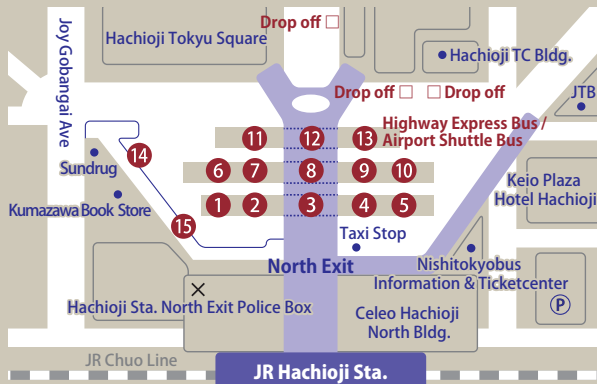

Bus Stop List

JR Hachioji Sta. (North Exit)