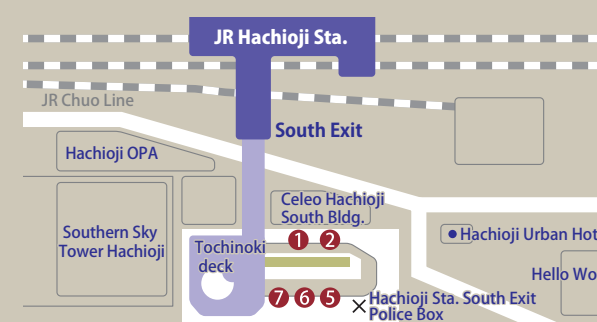

Bus Stop Changes: from the first bus to 12:29, at ⑥: marked "★" moves to ⑬ at ⑪&⑫: marked "●", moves to ⑭

JR Hachioji Sta. (South Exit)